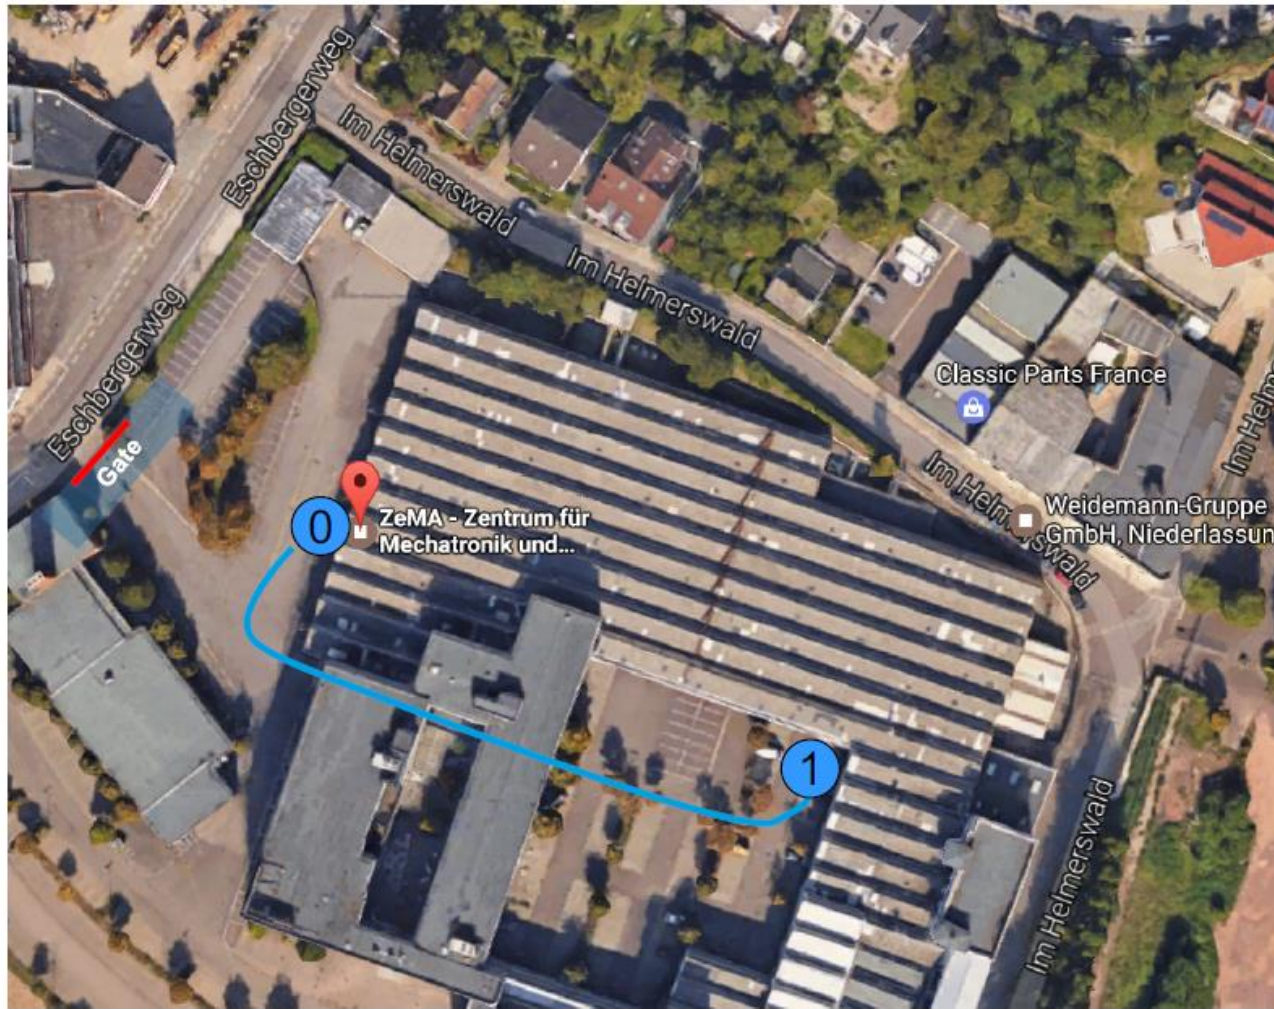

# Power4Production Route to „Halle 10“

- 0 Main entrance ZeMA
  - Through the tunnel to the right. The tunnel can be crossed (slowly) by car.
  - Accross the parking lot.
  - Second door on the left.
- 1 Entrance Power4Production conference room of hall 10 „Konferenzraum Halle 10“

**Address:**

Power4Production  
Eschberger Weg 46  
Gewerbepark, Gebäude 10  
D-66121 Saarbrücken